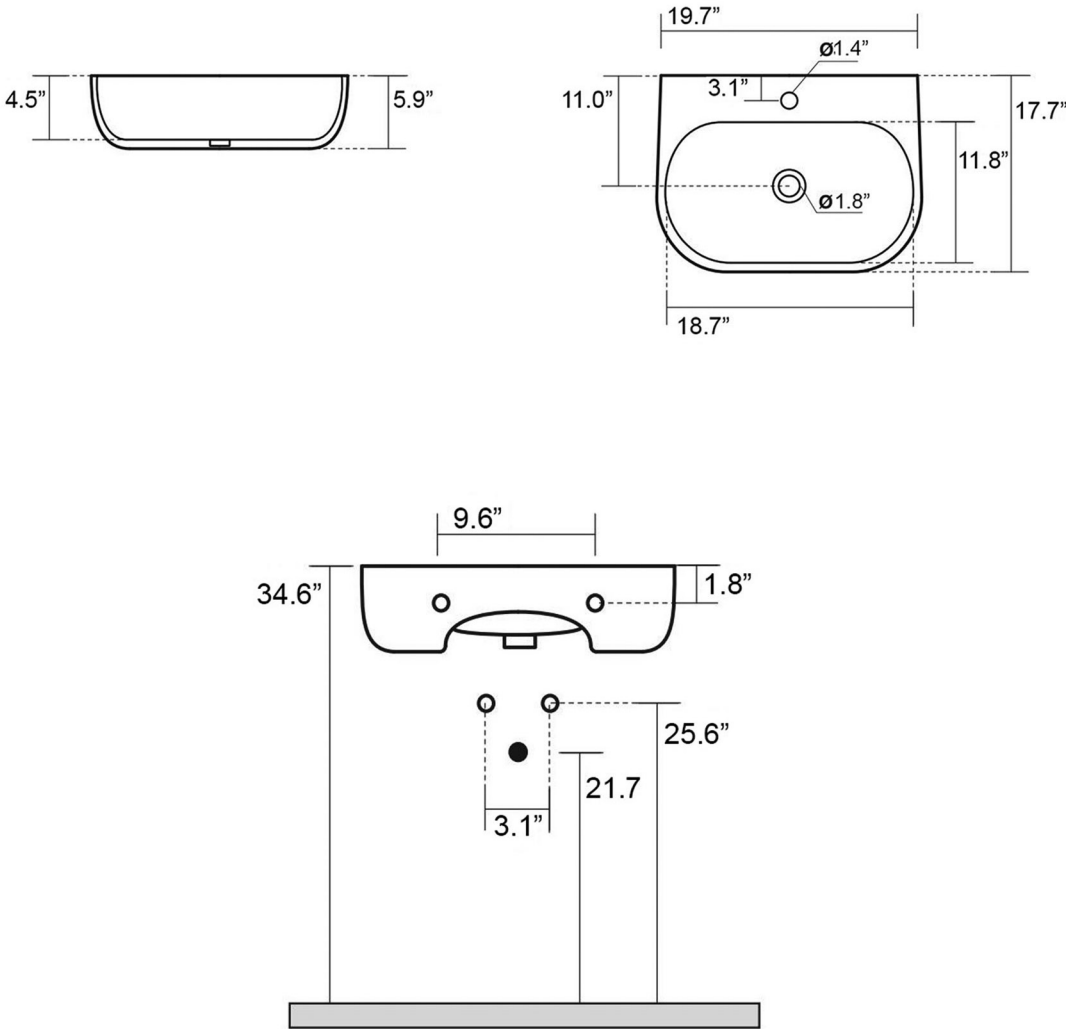

Nolita 5340

Features

- Bathroom Sink
- Available in 2 Finishes: Glossy White and Matte Black
- Wall Mount or Countertop (Vessel) Installation
- Available with One or Three Faucet Holes
- Three Faucet Hole Option is Available in 4" or 8" Spread
- With Overflow
- Made in Italy

“.nn” refers to the number of faucets holes

\* WS Bath Collections reserves the right to revise dimensions or information on this sheet without notice

<p><b>Collection</b> Nolita</p>	<p><b>Model</b>   Nolita 5340</p>	<p>Dimensions Metric <i>1 inch = 2.54 cm</i> <i>1 inch = 25.4 mm</i></p>	 <p>1051 Lea Drive - Collegeville, PA 19426 Tel. 215 513 9400 - Fax 610 831 0215 <a href="http://www.ws bathcollections.com">www.ws bathcollections.com</a> - <a href="mailto:info@ws bathcollectins.com">info@ws bathcollectins.com</a></p>
-------------------------------------	---------------------------------------	--	---

# Product Specs Sheets

**Collection**  
Nolita

**Model |**  
Nolita 5340

Dimensions Metric  
 1 inch = 2.54 cm  
 1 inch = 25.4 mm

1051 Lea Drive - Collegeville, PA 19426  
 Tel. 215 513 9400 - Fax 610 831 0215  
[www.ws bathcollections.com](http://www.ws bathcollections.com) - [info@ws bathcollectins.com](mailto:info@ws bathcollectins.com)

### Vessel/ countertop installation

Bolts

Silicone (*optional*)

Collection  
Nolita

Model |  
Nolita 5340

Dimensions Metric  
*1 inch = 2.54 cm*  
*1 inch = 25.4 mm*

**WS**<sup>®</sup>

**BATH  
COLLECTIONS**